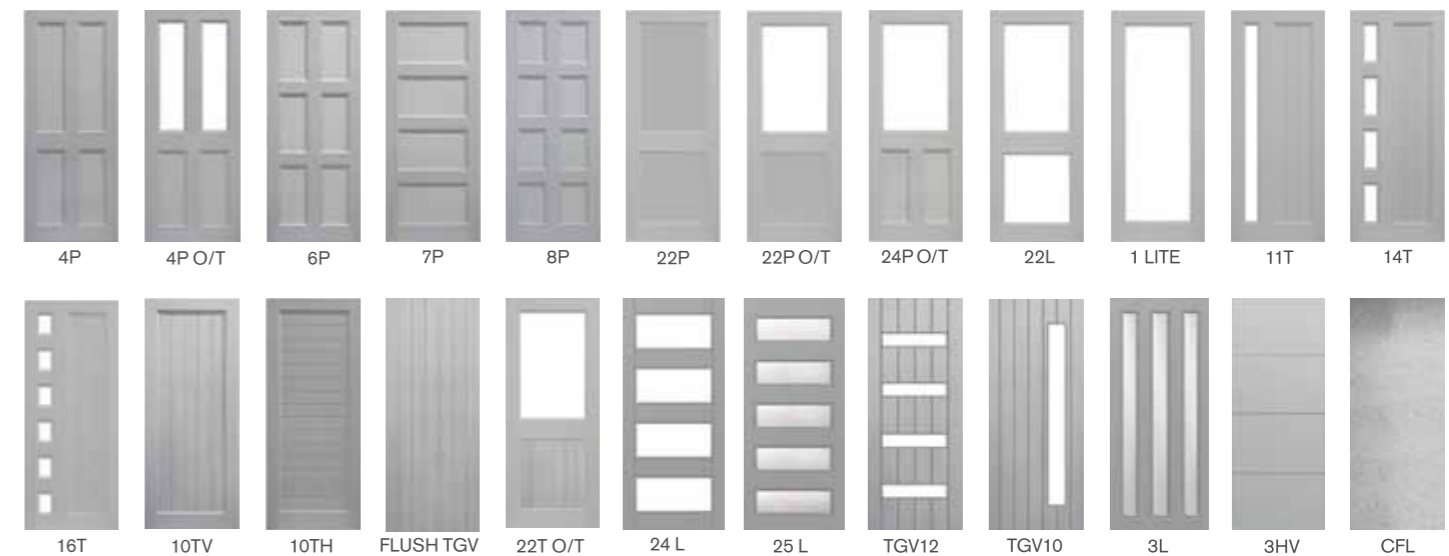

Parkwood Doors Botanic Bounty