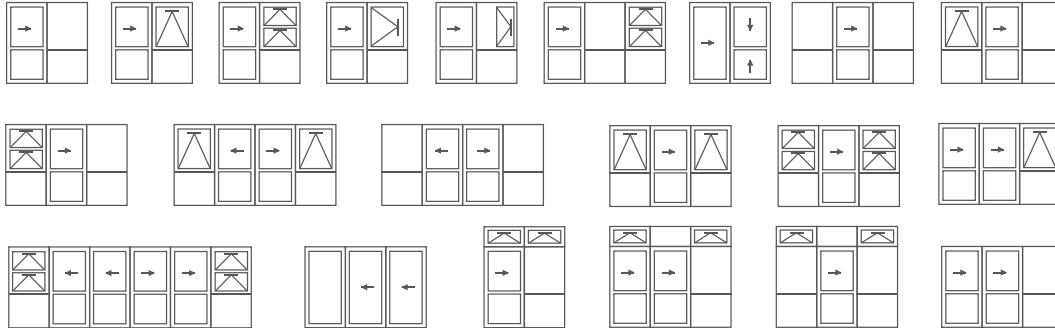

Window Configurations

Awning and casement windows

Key

-  Fixed pane of glass with aluminium frame
-  Opening window (< points to hinged side)
-  Opening door (< points to hinged side)
-  Sliding door (arrow indicates opening direction)

Sliding and stacking windows

Faceted, box, bay, louvre and greenhouse windows

Bi-fold windows

Door Configurations

Sliding doors

Key

-  Fixed pane of glass with aluminium frame
-  Opening window (< points to hinged side)
-  Opening door (< points to hinged side)
-  Sliding door (arrow indicates opening direction)