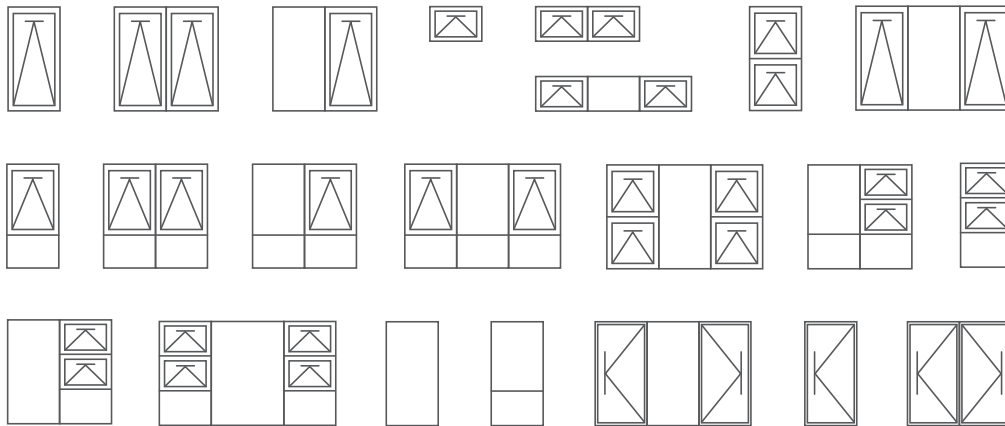

Window Configurations

Awning and casement windows

Key

-  Fixed pane of glass with aluminium frame
-  Opening window (< points to hinged side)
-  Opening door (< points to hinged side)
-  Sliding door (arrow indicates opening direction)

Sliding and stacking windows

Faceted, box, bay, louvre and greenhouse windows

Bi-fold windows

Door Configurations

Sliding doors

Key

-  Fixed pane of glass with aluminium frame
-  Opening window (< points to hinged side)
-  Opening door (< points to hinged side)
-  Sliding door (arrow indicates opening direction)