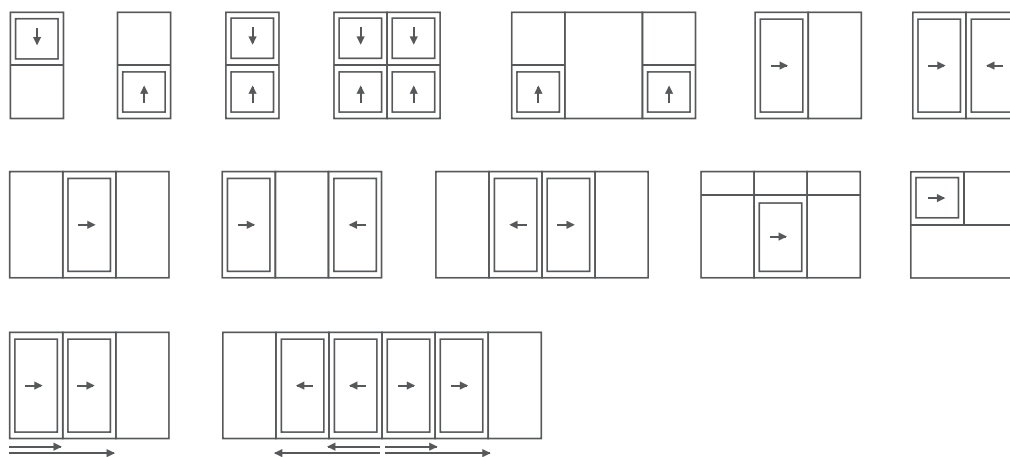

Window Configurations

Awning and casement windows

Key

-  Fixed pane of glass with aluminium frame
-  Opening window (< points to hinged side)
-  Opening door (< points to hinged side)
-  Sliding door (arrow indicates opening direction)

Sliding and stacking windows

Faceted, box, bay, louvre and greenhouse windows

Bi-fold windows

Door Configurations

Sliding doors

Key

-  Fixed pane of glass with aluminium frame
-  Opening window (< points to hinged side)
-  Opening door (< points to hinged side)
-  Sliding door (arrow indicates opening direction)