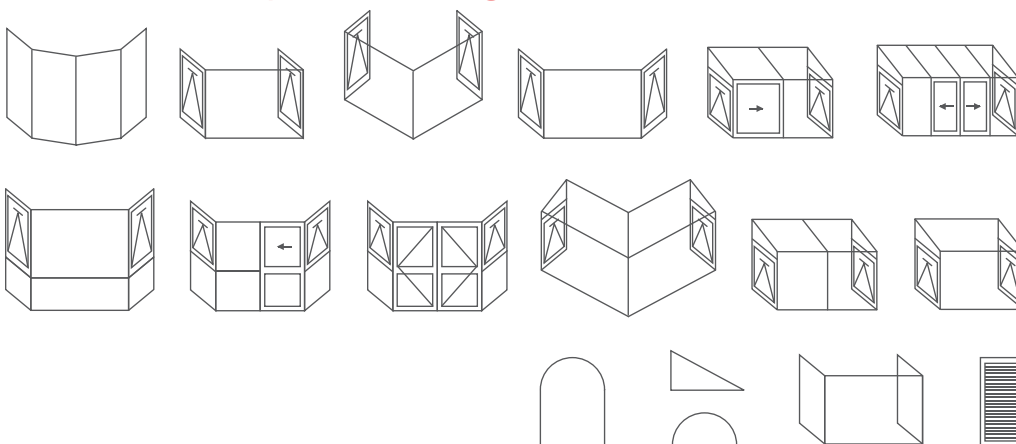

Window Configurations

Awning and casement windows

Key

-  Fixed pane of glass with aluminium frame
-  Opening window (< points to hinged side)
-  Opening door (< points to hinged side)
-  Sliding door (arrow indicates opening direction)

Sliding and stacking windows

Faceted, box, bay, louvre and greenhouse windows

Bi-fold windows

Door Configurations

Sliding doors

Key

-  Fixed pane of glass with aluminium frame
-  Opening window (< points to hinged side)
-  Opening door (< points to hinged side)
-  Sliding door (arrow indicates opening direction)