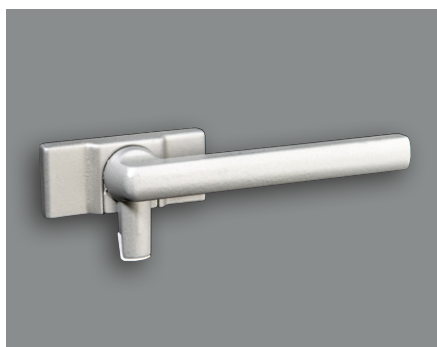

Hinged Door Handle
(narrow handle)

Low Profile Window Fastener

Window Fastener Single

Window Fastener Double

Alba

With clean and minimalistic lines, the Alba range offers a contemporary look that flows seamlessly throughout your home.

Behind the contemporary style is the security of Schlage, with a century of innovation and experience in providing safe secure homes.

Bifold Door Handle

Lock Escutcheon

Sliding Door Flush Pull

Sliding Door Pull Handle

Low Profile Window Fastener

Window Fastener Single

Window Fastener Double

Verta

Verta is a beautiful designer range of hardware made using stainless steel by a locally based team of design specialists.

Verta's precision engineering, uncompromised design and superior construction is the perfect balance between functionality and beautiful design.

Bifold Door Handle

Lock Escutcheon

Hinged Door Handle

Sliding Door Pull Handle

Internal Door Lock

Sliding Door Flush Pull

Internal Door Handle

Window Fastener Single