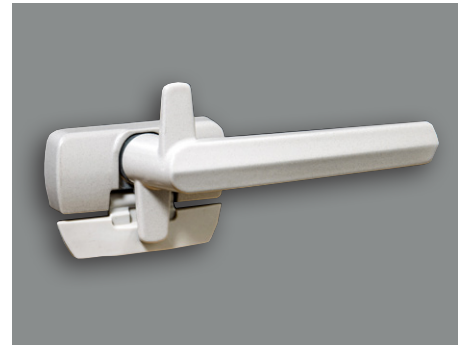

Hardware product catalogue

**Ellison's
Aluminium**

Put the finishing
touch on your
windows and doors.

Aria

Aria is a contemporary hardware range with a sleek off set centreline that can add that touch of elegance to your home.

This range offers both internal and external hardware solutions with a range of different colour finishes to choose from.

Low Profile Window Fastener

Opposing Tongue Venting Window Fastener

Endeavour Slim Pull Handle

Bifold Door Handle

D Pull Door Handle

Lever Door Handle

Endeavour Sliding Door Handle Lock

Confix Window Fastener

High Profile Window Fastener

Stella

Strong bold lines and subtle curves gives the Stella range a stylish architectural look.

Hinged Door Handle
(narrow handle)

Low Profile Window Fastener

Window Fastener Single

Window Fastener Double

Alba

With clean and minimalistic lines, the Alba range offers a contemporary look that flows seamlessly throughout your home.