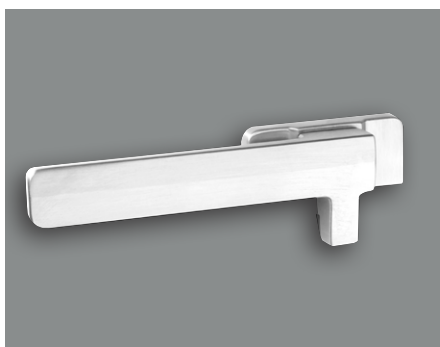

Bifold Door Handle

D Pull Door Handle

Lever Door Handle

Endeavour Sliding Door Handle Lock

Confix Window Fastener

High Profile Window Fastener

Stella

Strong bold lines and subtle curves gives the Stella range a stylish architectural look.

Hinged Door Handle
(narrow handle)

Low Profile Window Fastener

Window Fastener Single

Window Fastener Double

Alba

With clean and minimalistic lines, the Alba range offers a contemporary look that flows seamlessly throughout your home.

Low Profile Window Fastener

Window Fastener Single

Window Fastener Double

Verta

Verta is a beautiful designer range of hardware made using stainless steel by a locally based team of design specialists.

Verta's precision engineering, uncompromised design and superior construction is the perfect balance between functionality and beautiful design.

Bifold Door Handle

Lock Escutcheon

Hinged Door Handle

Sliding Door Pull Handle

Internal Door Lock

Sliding Door Flush Pull

Internal Door Handle

Window Fastener Single