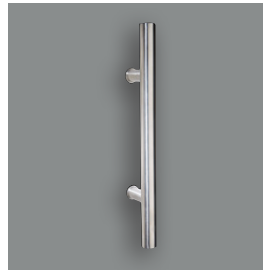

Hinged Door Handle
(narrow handle)

Low Profile Window Fastener

Window Fastener Single

Window Fastener Double

Alba

With clean and minimalistic lines, the Alba range offers a contemporary look that flows seamlessly throughout your home.

Bifold Door Handle

Lock Escutcheon

Hinged Door Handle

Sliding Door Pull Handle

Internal Door Lock

Sliding Door Flush Pull

Internal Door Handle

Window Fastener Single

Entry Door Handle
W7129

Entry Door Handle
W7104

Entry Door Handle
AA143

Entry Door Handle
AA145

Entry Door Handle
AA146

Entry Door Handle
AA142

Entry Door Handle
W7025

Interlock Entry Door Handle

Entry Door Locking System

Entry Door Locking System

Flush Bolt for Bifold Door

Hold Back

Restrictor Stay

Catflap

Ellison's Aluminium
Windows and doors with pride.

DUNEDIN
71 Roberts St, Dunedin 9016
PO Box 1287, Dunedin 9054
Phone: 03 474 0011
dunedin@ellisonsalum.co.nz