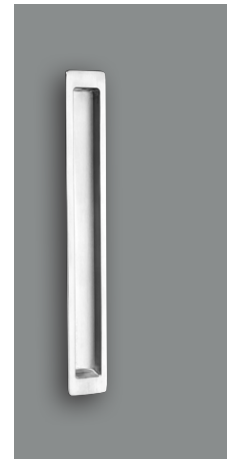

Bifold Door Handle

D Pull Door Handle

Lever Door Handle

Endeavour Sliding Door Handle Lock

Confix Window Fastener

High Profile Window Fastener

Stella

Strong bold lines and subtle curves gives the Stella range a stylish architectural look.

Hinged Door Handle
(narrow handle)

Low Profile Window Fastener

Window Fastener Single

Window Fastener Double

Alba

With clean and minimalistic lines, the Alba range offers a contemporary look that flows seamlessly throughout your home.

Low Profile Window Fastener

Window Fastener Single

Window Fastener Double

Verta

Verta is a beautiful designer range of hardware made using stainless steel by a locally based team of design specialists.

Verta's precision engineering, uncompromised design and superior construction is the perfect balance between functionality and beautiful design.

Bifold Door Handle

Lock Escutcheon

Hinged Door Handle

Sliding Door Pull Handle

Internal Door Lock

Sliding Door Flush Pull

Internal Door Handle

Window Fastener Single