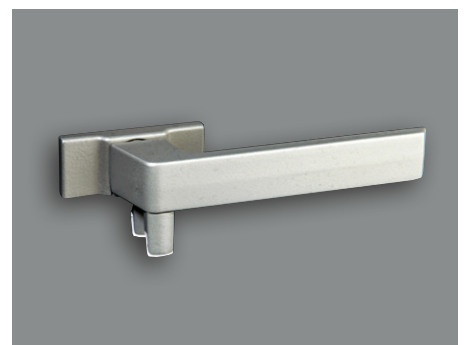

Bifold Door Handle

D Pull Door Handle

Lever Door Handle

Endeavour Sliding Door Handle Lock

Confix Window Fastener

High Profile Window Fastener

Stella

Strong bold lines and subtle curves gives the Stella range a stylish architectural look.

Lock Escutcheon

High Profile Window Fastener (narrow handle)

High Profile Window Fastener (narrow handle)

Sliding Door Flush Pull

Sliding Door Pull Handle

Bifold Door Handle

Hinged Door Handle
(wide handle)

Hinged Door Handle
(narrow handle)

Low Profile Window Fastener

Window Fastener Single

Window Fastener Double

Alba

With clean and minimalistic lines, the Alba range offers a contemporary look that flows seamlessly throughout your home.

Behind the contemporary style is the security of Schlage, with a century of innovation and experience in providing safe secure homes.

Bifold Door Handle

Lock Escutcheon

Sliding Door Flush Pull

Sliding Door Pull Handle