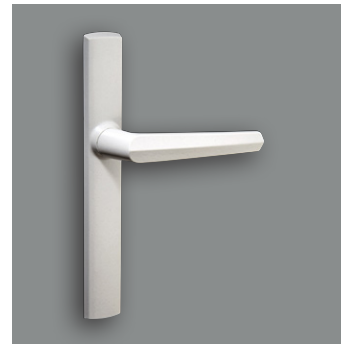

This range offers both internal and external hardware solutions with a range of different colour finishes to choose from.

Low Profile Window Fastener

Opposing Tongue Venting Window Fastener

Endeavour Slim Pull Handle

Bifold Door Handle

D Pull Door Handle

Lever Door Handle

Endeavour Sliding Door Handle Lock

Confix Window Fastener

High Profile Window Fastener

Stella

Strong bold lines and subtle curves gives the Stella range a stylish architectural look.

With the choice of round or square bases, colour matched perfectly to the joinery, and a clear tab to give a minimalist appearance while showing through the colour of the joinery, this series is the ideal finish for any home.

Hinged Door Handle
(narrow handle)

Low Profile Window Fastener

Window Fastener Single

Window Fastener Double

Alba

With clean and minimalistic lines, the Alba range offers a contemporary look that flows seamlessly throughout your home.