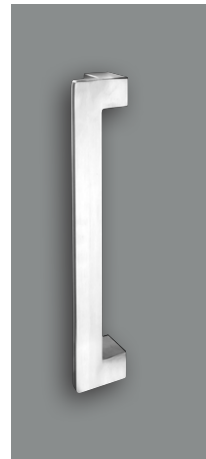

Bifold Door Handle

D Pull Door Handle

Lever Door Handle

Endeavour Sliding Door Handle Lock

Confix Window Fastener

High Profile Window Fastener

Stella

Strong bold lines and subtle curves gives the Stella range a stylish architectural look.

Hinged Door Handle
(narrow handle)

Low Profile Window Fastener

Window Fastener Single

Window Fastener Double

Alba

With clean and minimalistic lines, the Alba range offers a contemporary look that flows seamlessly throughout your home.

Low Profile Window Fastener

Window Fastener Single

Window Fastener Double

Verta

Verta is a beautiful designer range of hardware made using stainless steel by a locally based team of design specialists.

Verta's precision engineering, uncompromised design and superior construction is the perfect balance between functionality and beautiful design.

Bifold Door Handle

Lock Escutcheon

Hinged Door Handle

Sliding Door Pull Handle

Internal Door Lock

Sliding Door Flush Pull

Internal Door Handle

Window Fastener Single