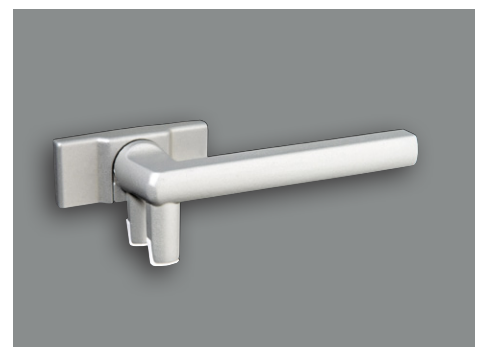

Hinged Door Handle
(narrow handle)

Low Profile Window Fastener

Window Fastener Single

Window Fastener Double

Alba

With clean and minimalistic lines, the Alba range offers a contemporary look that flows seamlessly throughout your home.

Behind the contemporary style is the security of Schlage, with a century of innovation and experience in providing safe secure homes.

Bifold Door Handle

Lock Escutcheon

Sliding Door Flush Pull

Sliding Door Pull Handle

Low Profile Window Fastener

Window Fastener Single

Window Fastener Double

Verta

Verta is a beautiful designer range of hardware made using stainless steel by a locally based team of design specialists.

Verta's precision engineering, uncompromised design and superior construction is the perfect balance between functionality and beautiful design.

Bifold Door Handle

Lock Escutcheon

Hinged Door Handle

Sliding Door Pull Handle

Internal Door Lock

Sliding Door Flush Pull

Internal Door Handle

Window Fastener Single